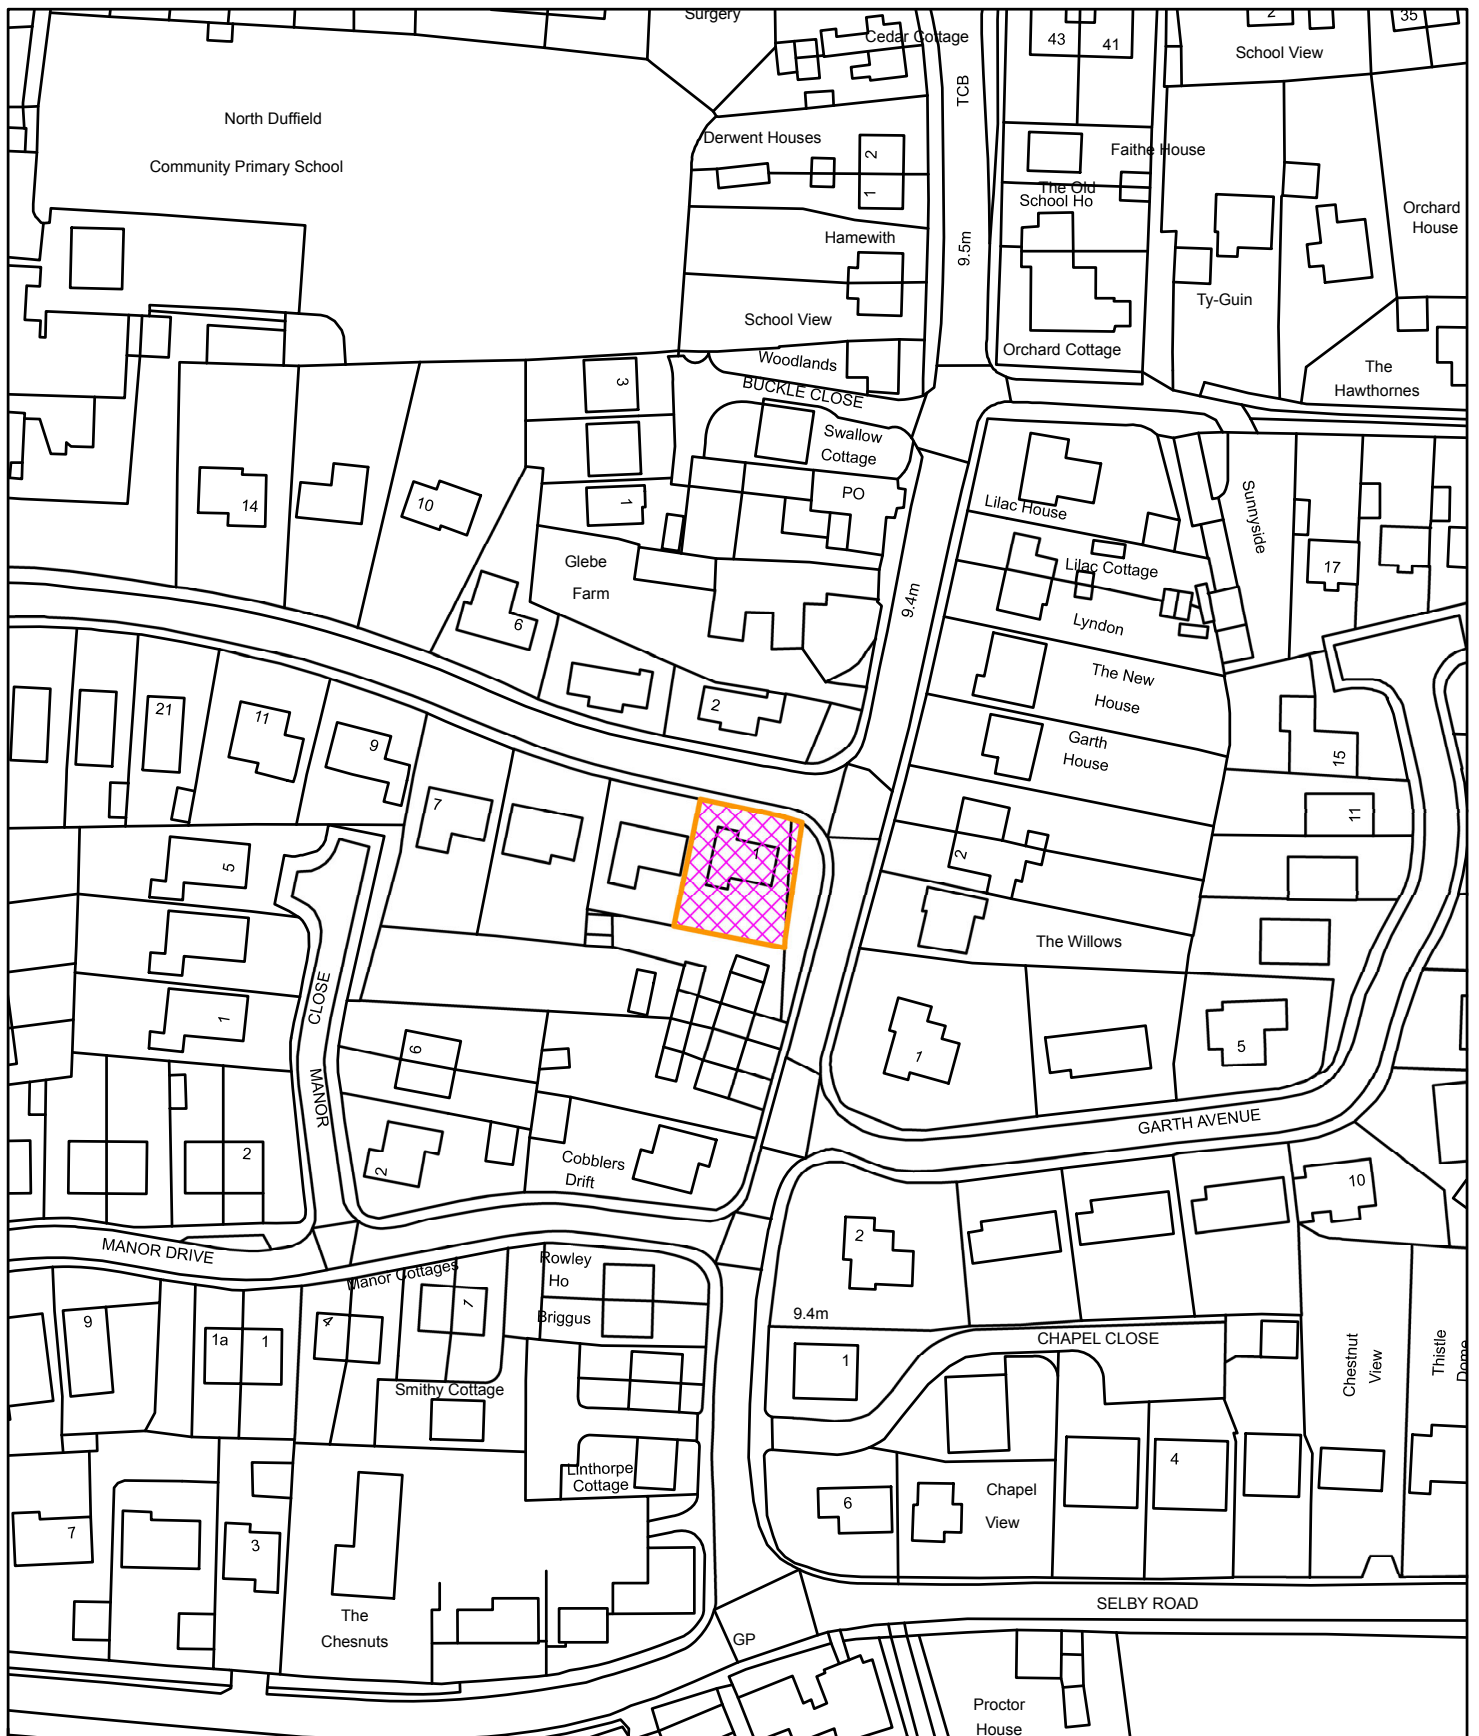

Beal House, 1 Broadmanor, North Duffield  
2021/1308/HPA

Reproduced from the Ordnance Survey mapping with the permission of Her Majesty's Stationary Office. Unauthorised reproduction infringes Crown Copyright and may lead to prosecution or civil proceedings © Crown Copyright  
Selby District Council Licence No. 100018656  
This copy has been produced specifically for Planning and Building Control purposes only.  
No further copies may be made.

1:1,250